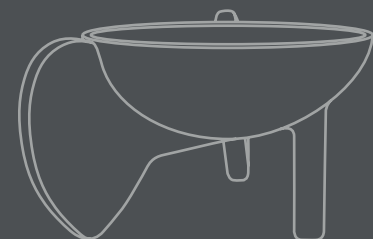

101

C O P E N H A G E N

WING BOWL MINI

It is all about gravity and a sense of floating through the air. Wing is a sculptural collection of bowls that makes one want to be lifted into thin air even though its presence is very much grounding as well.

The silhouette is made up of two wings and a single cylinder-shaped leg as a steady contrast and the bowl is casted in a lightweight fiber concrete. Use Wing as a container or as a stand-alone art piece on the table.

As it is a hand glazed natural product, the colours may vary slightly and it is not waterproof safe.

Designed by Kristian Sofus Hansen & Tommy Hyldahl

Product no: 221009

Type: Bowl - Indoor

Colour: Bone White

Material: Ceramic

Care instructions:

Use a soft dry cloth to clean the product.

Do not use household cleaners.

Not waterproof

Dimensions: L19 / W16 / H12 CM

Country of origin: CN

Product weight: 0,50 Kg

Packaging:

Dimensions: L27 / W23 / H19,5 CM

Total weight incl. product: 1,00 Kg

Number of parcels: 1

Material: Brown cardboard

19 CM

12 CM

16 CM