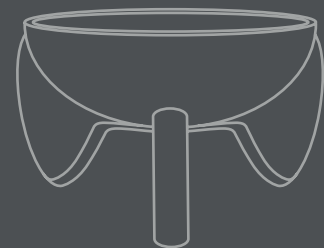

101

C O P E N H A G E N

WING BOWL MINI

It is all about gravity and a sense of floating through the air. Wing is a sculptural collection of bowls that makes one want to be lifted into thin air even though its presence is very much grounding as well.

The silhouette is made up of two wings and a single cylinder-shaped leg as a steady contrast and the bowl is casted in a lightweight fiber concrete. Use Wing as a container or as a stand-alone art piece on the table.

As it is a hand glazed natural product, the colours may vary slightly and it is not waterproof safe.

Designed by Kristian Sofus Hansen & Tommy Hyldahl

Product no: 221009

Type: Bowl - Indoor

Colour: Bone White

Material: Ceramic

Care instructions:

Use a soft dry cloth to clean the product.

Do not use household cleaners.

Not waterproof

Dimensions: L19 / W16 / H12 CM

Country of origin: CN

Product weight: 0,50 Kg

Packaging:

Dimensions: L27 / W23 / H19,5 CM

Total weight incl. product: 1,00 Kg

Number of parcels: 1

Material: Brown cardboard

19 CM

12 CM

16 CM